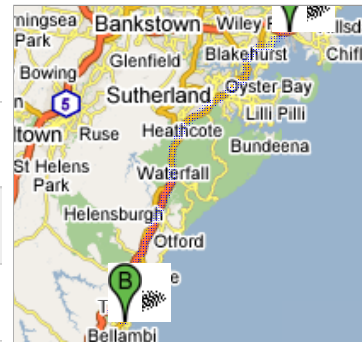

A **Sydney Airport**
New South Wales

Drive: 59.2 km – about 1 hour 1 min

1. Head west on General Holmes Dr toward S Western Motorway	2.6 km 4 mins
➔ 2. Slight right at The Grand Parade	1.0 km 1 min
➔ 3. Turn right at President Ave	1.6 km 3 mins
⬅ 4. Turn left at Princes Hwy	27.9 km 33 mins
5. Continue on Southern Fwy	19.2 km 12 mins
➔ 6. Slight right at Princes Hwy	1.9 km 1 min
⬅ 7. Slight left to stay on Princes Hwy	5.0 km 7 mins

B **Bulli NSW**

These directions are for planning purposes only. You may find that construction projects, traffic, or other events may cause road conditions to differ from the map results.

Map data ©2008 MapData Sciences Pty Ltd, PSMA

Overview