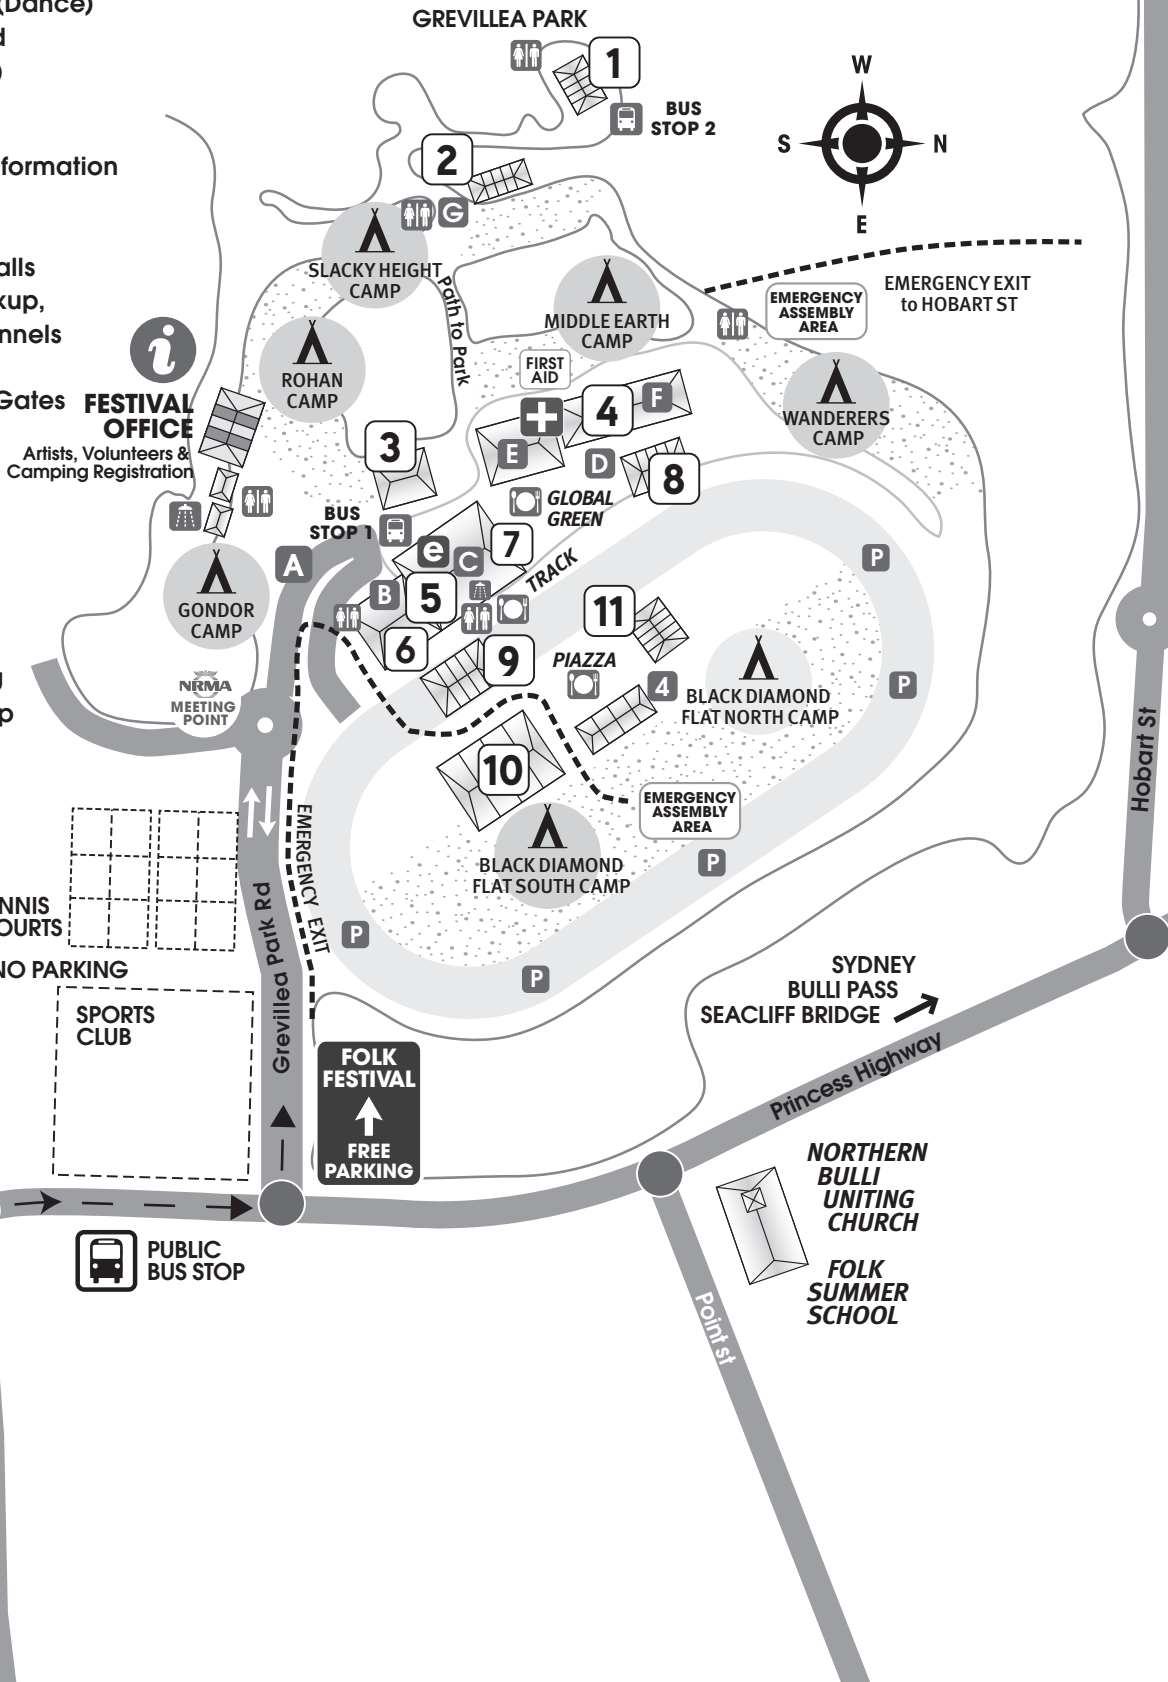

Legend

- e eftpos
- Toilet
- Shower
- P Festival Parking
- Festival Bus Stop
- Food & Drinks
- Building
- Marquee